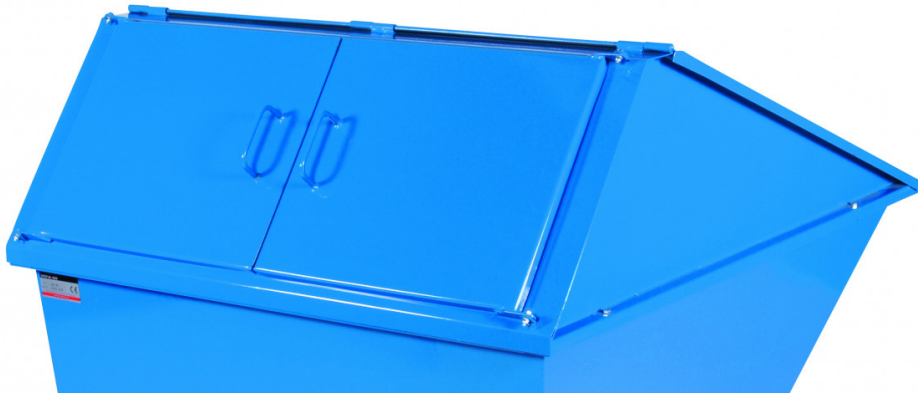

Lid for TIPPO 3

Article no: 2511012040

High lid for TIPPO 3

- -Number of doors: 1
- -Powder coated blue (RAL 5019) as standard, can be special ordered in customized colors.

Length / Depth (mm):	1235
Width (mm):	860
Height (mm):	360
Inner/other dimensions LxWxH (mm):	-Volume: 0,1 m3
Weight (kg):	60
Color:	Blue (RAL 5019)

Material:

Steel